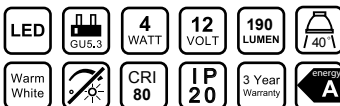

LED Spotlight GU5.3 4 Watt 190 Lumen

25.1083.2 | EAN Code 8718104441132

Type of Led	CREE
Colour Temperature	Warm White 2850K