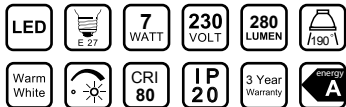

Colour Temperature Adjusting dimming technology (CTA) has the unique feature of displaying warmer light colours when being dimmed.

**Professional LED Lightbulb
E27 7 Watt 280 Lumen**

25.1121.2 | EAN Code 8718104441859