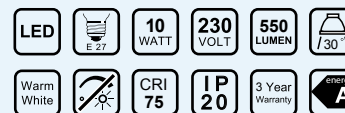

**Professional LED Downlighter
E27 8 Watt 350 Lumen**

25.1123.2 | EAN Code 8718104441873

Type of Led	CREE
Colour Temperature	Warm White 2700K

**Professional LED PAR 30 Spotlight
E27 10 Watt 550 Lumen**

25.1195.2 | EAN Code 8718104443419