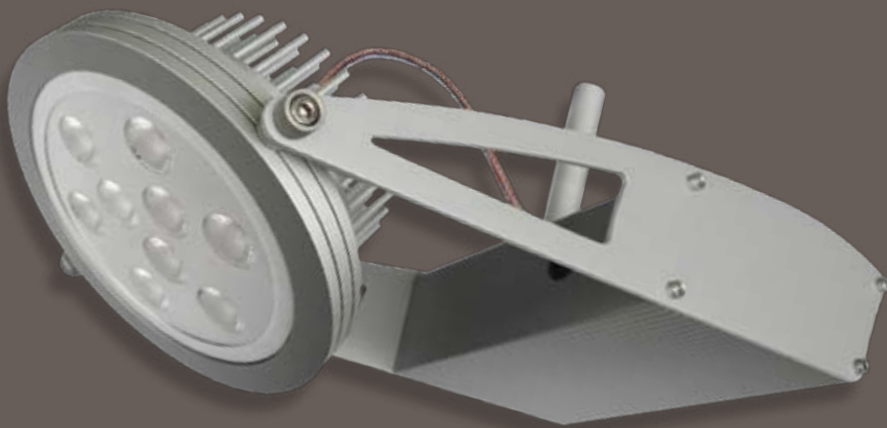

Applications:

3-phase track rail and ceiling mounted applications. For shop displays, supermarkets and domestic applications. Also available in ceiling mounted application (item number: 05.1001)

Product Specifications:

Type of Led	Cree XRE P3
Colour Temperature	Warm White 3250K
Colour	Grey metallic
Driver	700mA
Adaptor	3-Phase (included)
Life span Leds	35.000 hours
Product size	295 x 135mm
EAN code	8718104441385

- 230 VOLT**
- 30°**
- Warm White
-
- CRI 80**
- ALU**
- 100°**
- 350°**
-
- Driver Incl
- 3-phase Adapter Incl
- IP 40**
-
-
- 2 Year Warranty

Light Distribution:

25.1103.2 LED Helium Track Light 6x3W

BALENO^{Professional}®

LED Neon Track Light

Description:

Baleno Professional Track Lights with 6, 9, and 12 x 3W high power Leds. High lumen output, wide soft light distribution, and excellent heat sink. Driver and 3-phase adapter included. Standard available in warm white. Neutral white on request.