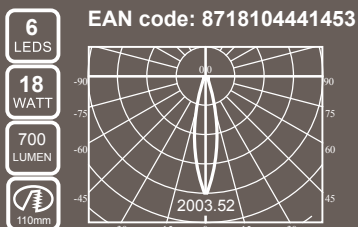

Light Distribution:

25.1111.2 LED Xenon Down Light 6x3W