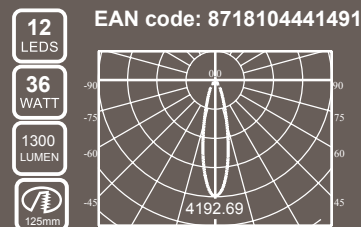

Light Distribution:

25.1111.2 LED Xenon Down Light 6x3W

25.1113.2 LED Radon Down Light 9x3W

25.1115.2 LED Hydrogen Down Light 12x3W

Professional®
BALENO

LED Washington Down Light

Description:

Baleno Led Washington Down Light with 10W high power Leds. High lumen output and wide soft light distribution. Aluminum fixture. Driver included. Standard available in warm white. Neutral white on request.