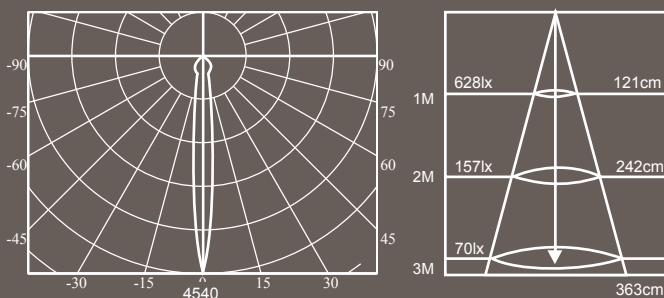

Light Distribution:

25.1077.2 LED Washington Down Light