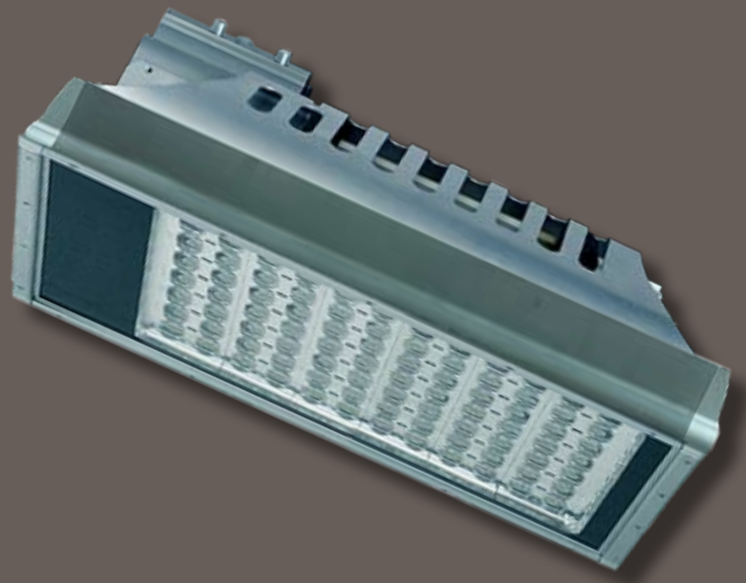

BALENO^{Professional}®

LED Rubidium Street Light

Description:

Led Rubidium Street Light with 96 high power Cree Leds. High lumen output, excellent heat sink design, and long lifespan. Luminaires can be customized according to specific lux requirements.

Applications:

For outdoor use IP66. Applied on lamp post to illuminate streets, motor ways, squares, tunnels etc.

Product Specifications:

Type of Led	Cree
Colour Temperature	5000 ~ 5500K
Life span Leds	>50.000 hours
System power consumption	106W
Power efficacy	90%
Working Temperature	-40° ~ 50°
Product size	447 x 300 x 205mm
EAN code	8718104443815

- **230**
  VOLT
- **8500**
  LUMEN
- **140°**
- Neutral
  White
- ALU
- Driver
  Incl
- IP
  66
- CRI
  75
- 2 Year
  Warranty

Light Distribution: