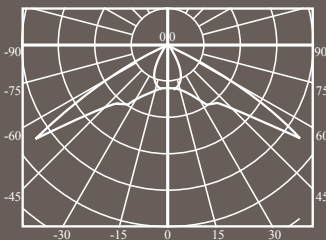

Light Distribution:

25.1205.2 LED Potassium Floodlight 70W