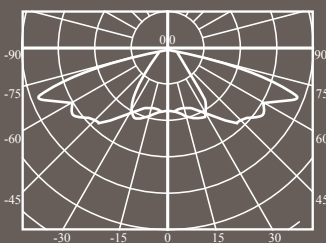

Light Distribution:

25.1206.1 LED Monterrey Street light 90W