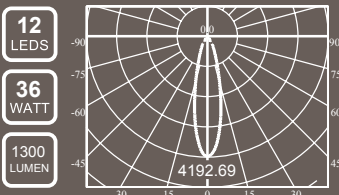

Light Distribution:

25.1107.2 LED Argon Track Light 12x3W

12
LEDS

36
WATT

1300
LUMEN