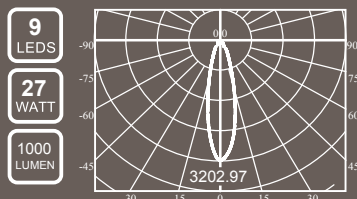

Light Distribution:

25.1105.2 LED Neon Track Light 9x3W