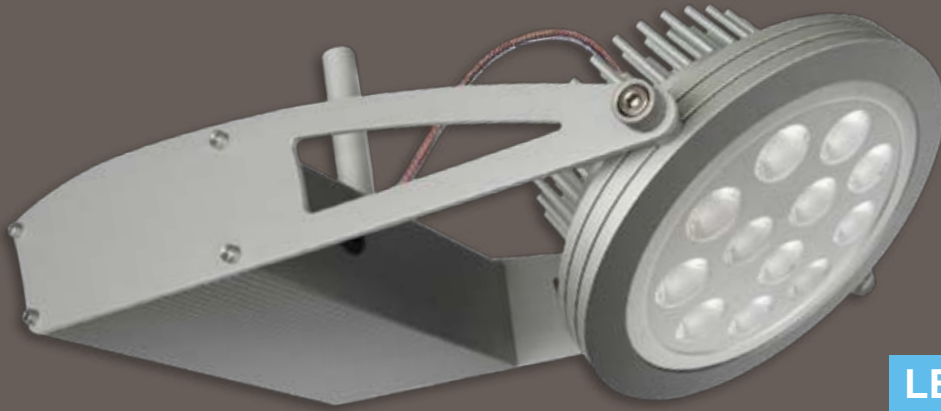

Professional®
BALENO

LED Argon Track Light

Description:

Baleno Professional Track Lights with 6, 9, and 12 x 3W high power Leds. High lumen output, wide soft light distribution, and excellent heat sink. Driver and 3-phase adapter included. Standard available in warm white. Neutral white on request.

Applications:

3-phase track rail and ceiling mounted applications. For shop displays, supermarkets and domestic applications. Also available in ceiling mounted application (item number: 05.1001)

Product Specifications:

Type of Led	Cree XRE P4 7A
Colour Temperature	Warm White 3250K
Colour	Grey metallic
Driver	700mA
Adaptor	3-Phase (included)
Life span Leds	35.000 hours
Product size	295 x 135mm
EAN code	8718104441422

- **230 VOLT**
- **30°**
- Warm White
- **CRI 80**
- **ALU**
- **100°**
- **350°**
- Driver Incl
- 3-phase Adapter Incl
- **IP 40**

- 2 Year Warranty