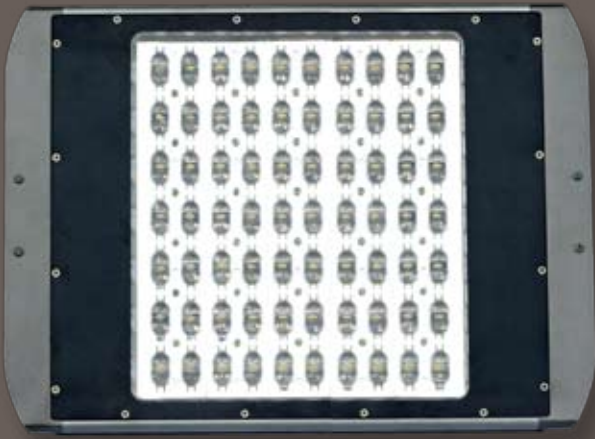

Professional®
BALENO

LED Potassium Flood Light

Description:

Led Potassium Flood Light with 70 high power Cree Leds. High lumen output, excellent heat sink design, and long lifespan.

Applications:

For outdoor use IP66 or installed in areas with high risk of flammability, such as petrol stations. For illumination of buildings, trees, or other constructions and objects.

Product Specifications:

Type of Led	Cree
Colour Temperature	5000 ~ 5500K
Life span Leds	>50.000 hours
System power consumption	78W
Power efficacy	88%
Working Temperature	-40° ~ 50°
EAN code	8718104443808

- **230**
  VOLT
- **6300**
  LUMEN
- **120°**
- Neutral
  White
- **ALU**
- Driver
  Incl
- **IP**
  6 6
- **CRI**
  75
- 2 Year
  Warranty

Light Distribution: