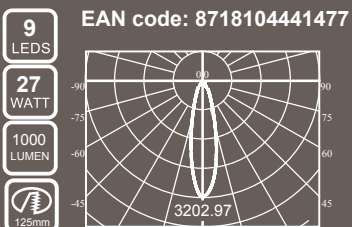

25.1113.2 LED Radon Down Light 9x3W