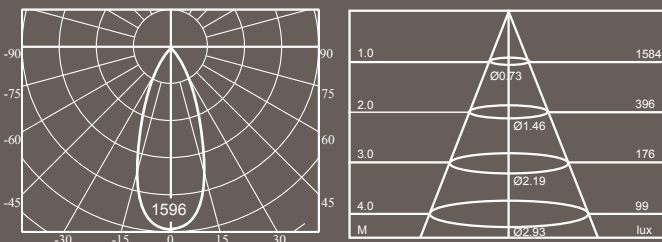

Light Distribution:

25.1210.2 LED Caesium Down Light - 16W