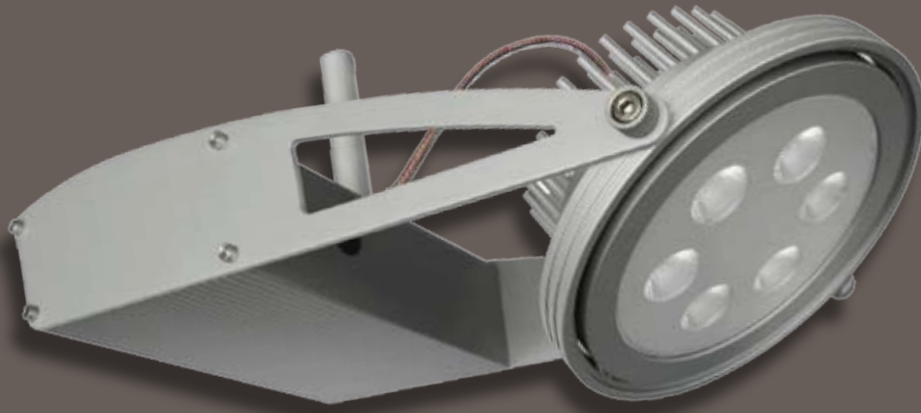

Professional®
BALENO

LED Helium Track Light

Description:

Baleno Professional Track Lights with 6, 9, and 12 x 3W high power Leds. High lumen output, wide soft light distribution, and excellent heat sink. Driver and 3-phase adapter included. Standard available in warm white. Neutral white on request.

Applications:

3-phase track rail and ceiling mounted applications. For shop displays, supermarkets and domestic applications. Also available in ceiling mounted application (item number: 05.1001)

Product Specifications:

Type of Led	Cree XRE P3
Colour Temperature	Warm White 3250K
Colour	Grey metallic
Driver	700mA
Adaptor	3-Phase (included)
Life span Leds	35.000 hours
Product size	295 x 135mm
EAN code	8718104441385

- **230 VOLT**
- **30°**
- Warm White
- **CRI 80**
- **ALU**
- **100°**
- **350°**
- Driver Incl
- 3-phase Adapter Incl
- **IP 40**

- 2 Year Warranty

Light Distribution: