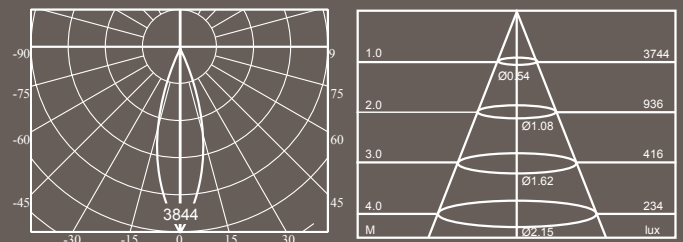

25.1209.2 LED Caesium Down Light - 29W