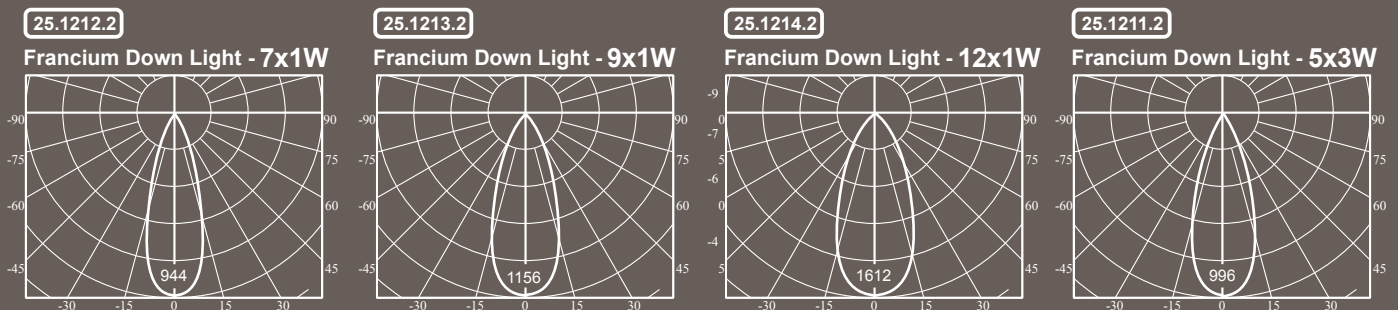

Light Distribution: