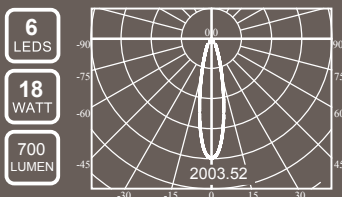

Light Distribution:

25.1103.2 LED Helium Track Light 6x3W