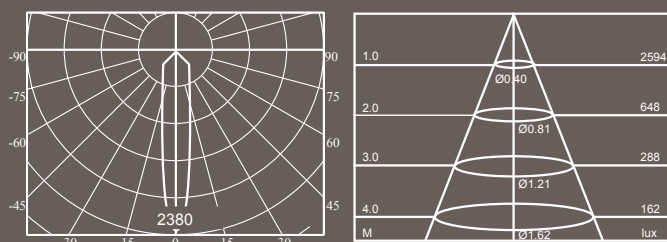

Light Distribution:

25.1207.2 LED Berylium Down Light - 20W