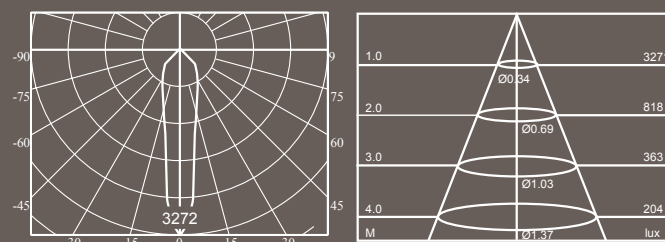

25.1208.2 LED Berylium Down Light - 30W